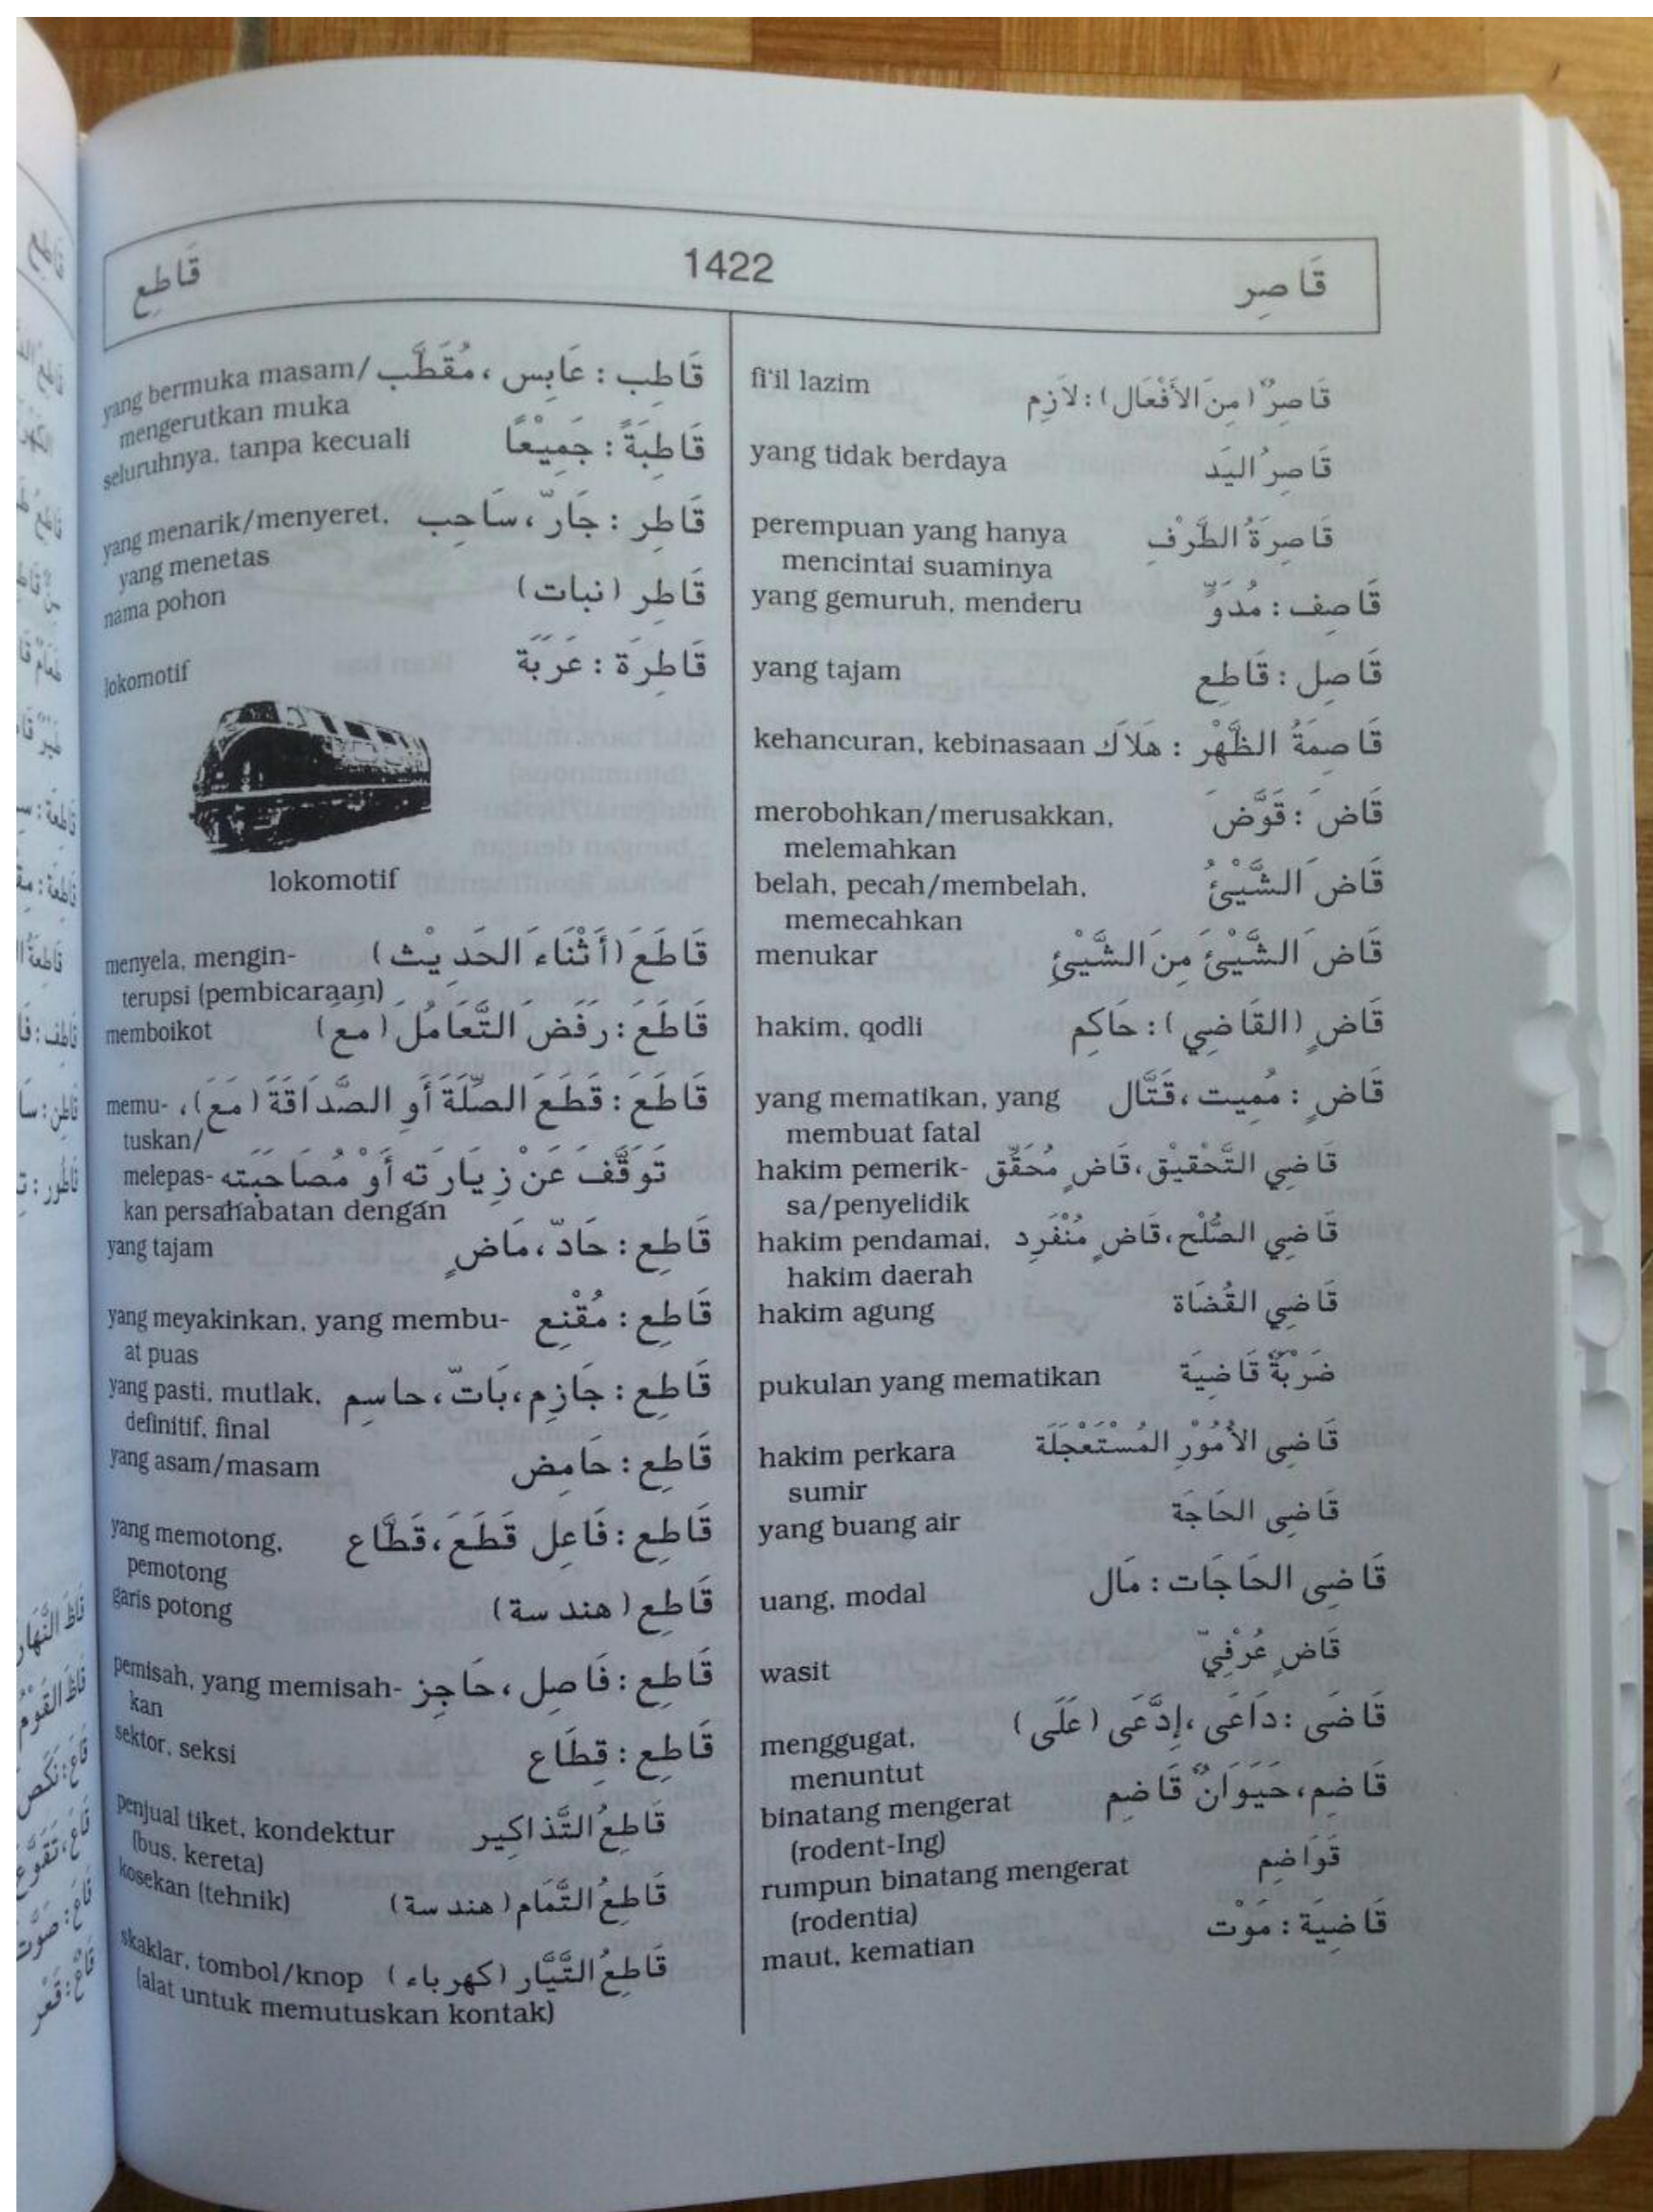

DOWNLOAD

DOWNLOAD

MAME-0.37b11-Full-romset-GP2X-Wiz-MAME2.0

MAME-0.37b11-Full-romset-GP2X-Wiz-MAME2.0

DOWNLOAD

DOWNLOAD